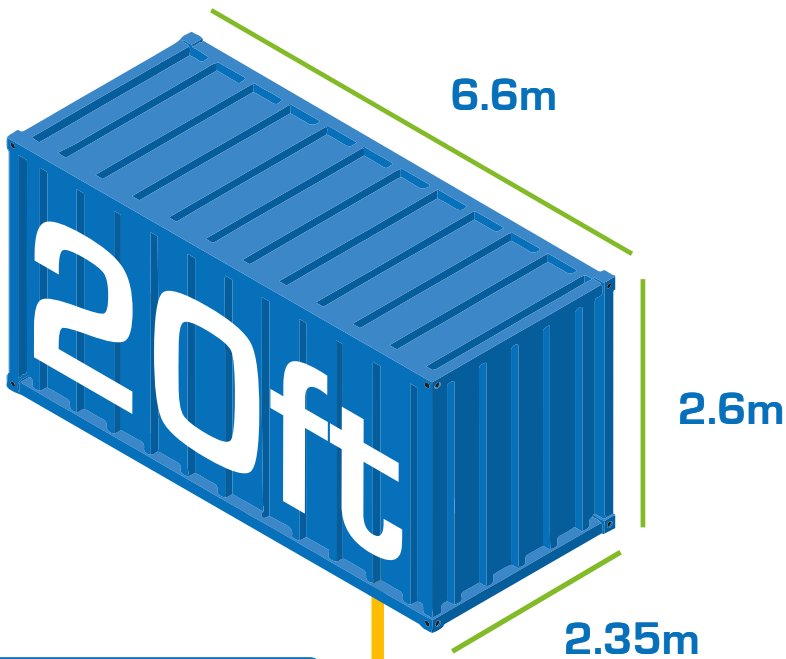

How much can you fit in a 20FT CONTAINER?

Fertilizers 550bags
9 Tons Per Container

Chemicals
26 Tons Per Container

Sugar 500bags
25 Tons Per Container

Sesame 380bags
19 Tons Per Container

Marble Tiles
26.5 Tons Per Container